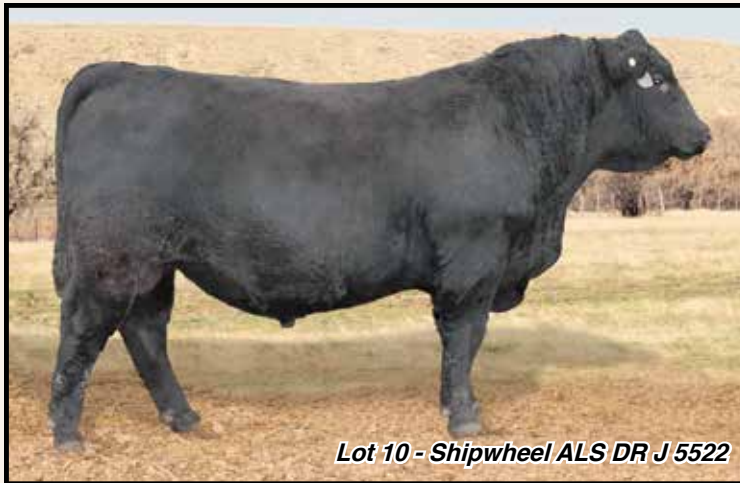

Lot 10 - Shipwheel ALS DR J 5522

SHIPWHEEL CHISUM 5540 BULL

Reg: 18400672 • Calved: 04/25/15 • Tat: 5540

S Chisum 6175 #
S Chisum 255
S Blossom 0278

Sitz Dimension 8607 #
Shipwheel Georgina 1118
DR J Miss Guru I60

S Alliance 3313
S Gloria 464 #
Shipwheel Chinook #
S Blossom 8378 #
Sitz Upward 307R #
Sitz Everelda Entense 264
Master Guru 0641
DR J Miss Time E31

CED	-4
BW	3.4
WW	57
YW	95
SC	1.38
DOC	32
MILK	22
SEN	-5.46
MB	.28
RE	.51
$W	45.88
$B	121.84

BW	205 WT	WR	365 WT	YR	Dam WR	Scrotal
95	648	96	1158	98	2/96	41

- Recommended for cows.
- One of our favorite 255 sons. He's deep through the rib, very sound, gentle and big nutted.
- Dam is a good looking, gentle young cow.
- Grand dam is 13 years old and still in production.