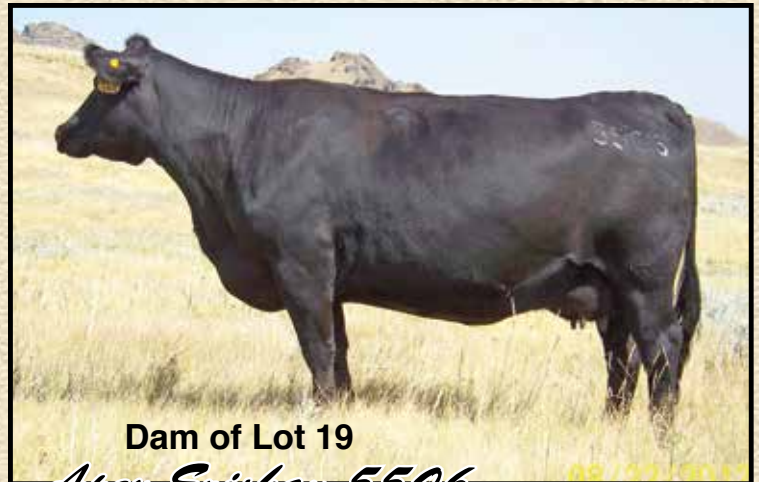

Dam of Lot 19
Apex Eriskay 5506